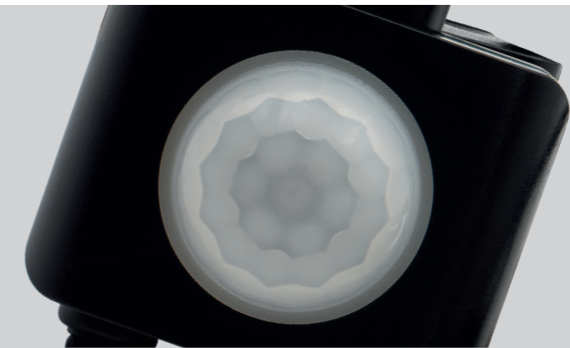

SENTRO FLOODLIGHTS

MEET THE SENTRO RANGE OF FRAMELESS FLOODLIGHTS

The Sentro range of frameless LED floodlights are ideal for lighting larger outdoor areas, with an IP65 rating they can withstand any weather.

The Sentro range is supplied in a black finish as standard and is available in 10W, 20W, 30W & 50W standard or PIR variants.

This versatile range of floodlights provides the choice of either warm white or cool white colour temperature options in both standard and PIR versions.

Whatever the weather.
IP65 rated floodlights.

IP65

Ingress
Protection

Designed to thrive in the most demanding environments, its IP65 rating ensures unwavering performance, rain or shine.

Adjustable and angled bracket

1 metre cable

Sentro (PIR)

Large angle & range

The PIR versions of the Sentro have a 120° PIR detection angle and 8M detection range.

PIR
Versions

100° beam angle

Two colour temperature options to choose from