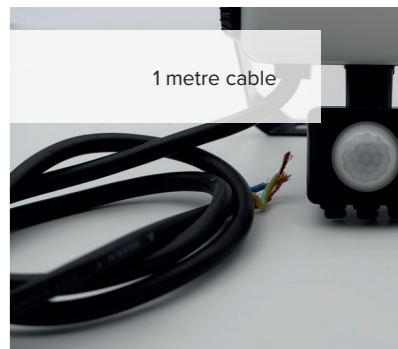

The Sentro range is supplied in a black finish as standard and is available in 10W, 20W, 30W & 50W standard or PIR variants.

This versatile range of floodlights provides the choice of either warm white or cool white colour temperature options in both standard and PIR versions.

Whatever the weather.
IP65 rated floodlights.

IP65

Ingress
Protection

Designed to thrive in the most demanding environments, its IP65 rating ensures unwavering performance, rain or shine.

Adjustable and angled bracket

1 metre cable

Sentro (PIR)

Large angle & range

The PIR versions of the Sentro have a 120° PIR detection angle and 8M detection range.

PIR
Versions

100° beam angle

Two colour temperature options to choose from