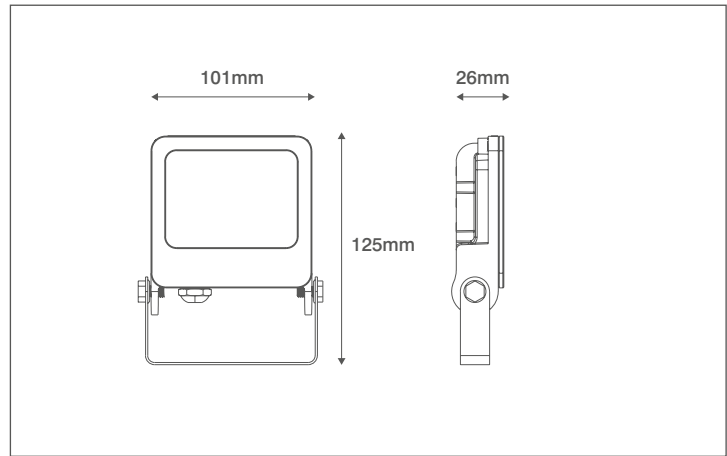

Product Code: OV10110BKWW

Description: 10W LED Floodlight - IP65 - 3000K - Black

General Information

Dimensions	101mm (W) x 125mm (H) x 26mm (D)
Materials	Body: Powdercoated Aluminium Diffuser: Prismatic Glass
Finish	Black (RAL 9004)
Product Weight	0.248Kg
Dimmable	No
Ingress Protection	IP65
IK Rating	IK06
Warranty	3 Years

Supply & Power

Input Voltage & Frequency	240V~ 50/60Hz
Electrical Safety	Class I
Input Power	10W
Input Current	46mA
Inrush Current	0.036A (84µs)
Power Factor	0.9
Ambient Temperature (Ta)	-20°C - +45°C
Critical Temperature	-40°C - +70°C
Input Mains Cable	3 x 1mm ² H05-RNF (1 Metre)

Luminaire Output

Colour Temperature	3000K
CRI	>80
Typical Luminous Flux	700lm
Efficacy	70lm/W
Beam Angle	110°
LED Lifetime (L70)	30,000 Hours