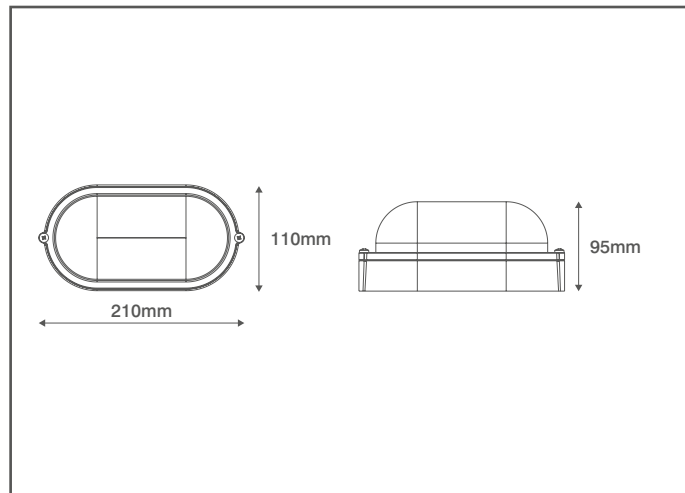

Product Code: OVOL400BK

Description: 60W Max. E27 Oval Bulkhead - IP54 - Black

General Information

Dimensions	210mm (L) x 110mm (W) x 95mm (D)
Materials	Housing: Powdercoated Aluminium Diffuser: Glass
Finish	Black
Product Weight	1.167Kg
Ingress Protection	IP54
Mounting	Ceiling or Wall
Warranty	1 Year

Supply & Power

Input Voltage & Frequency	230V~
Electrical Safety	Class I
Input Power	Lamp Dependant
Termination	In to lampholder terminals and earth terminal

Luminaire Information

Lamp Type	E27 / ES
Lamp Wattage	60W Max.
Suitable Lamp Types	LED, Incandescent & Compact Fluorescent
Output Information	See information supplied with lamp being installed