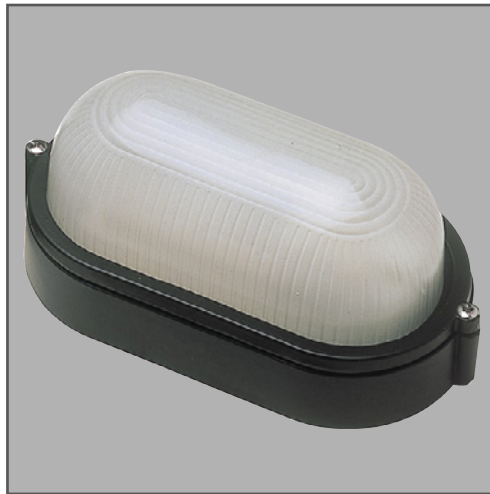

Product Code: OVOL400BK

Description: 60W Max. E27 Oval Bulkhead - IP54 - Black

General Information

Dimensions	210mm (L) x 110mm (W) x 95mm (D)
Materials	Housing: Powdercoated Aluminium Diffuser: Glass
Finish	Black
Product Weight	1.167Kg
Ingress Protection	IP54
Mounting	Ceiling or Wall
Warranty	1 Year

Supply & Power

Input Voltage & Frequency	230V~
Electrical Safety	Class I
Input Power	Lamp Dependant
Termination	In to lampholder terminals and earth terminal

Luminaire Information

Lamp Type	E27 / ES
Lamp Wattage	60W Max.
Suitable Lamp Types	LED, Incandescent & Compact Fluorescent
Output Information	See information supplied with lamp being installed