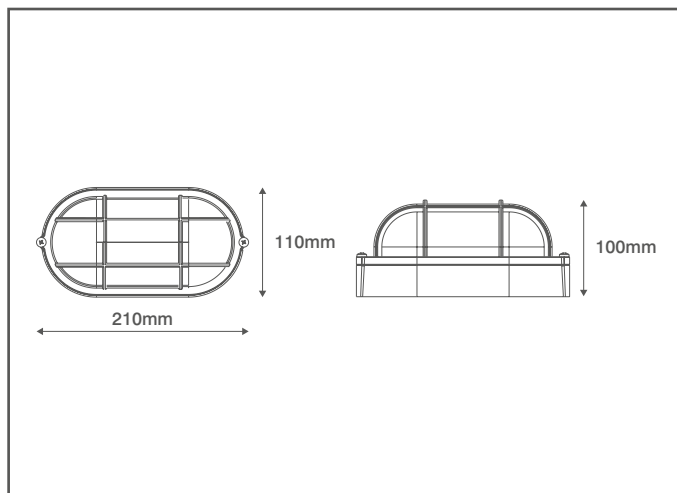

Product Code: OVOL410WH

Description: 60W Max. E27 Oval Bulkhead With Guard - IP54 - White

General Information

Dimensions	210mm (L) x 110mm (W) x 100mm (D)
Materials	Housing: Powdercoated Aluminium Diffuser: Glass
Finish	White
Product Weight	1.167Kg
Ingress Protection	IP54
Mounting	Ceiling or Wall
Warranty	1 Year

Supply & Power

Input Voltage & Frequency	230V~
Electrical Safety	Class I
Input Power	Lamp Dependant
Termination	In to lampholder terminals and earth terminal

Luminaire Information

Lamp Type	E27 / ES
Lamp Wattage	60W Max.
Suitable Lamp Types	LED, Incandescent & Compact Fluorescent
Output Information	See information supplied with lamp being installed