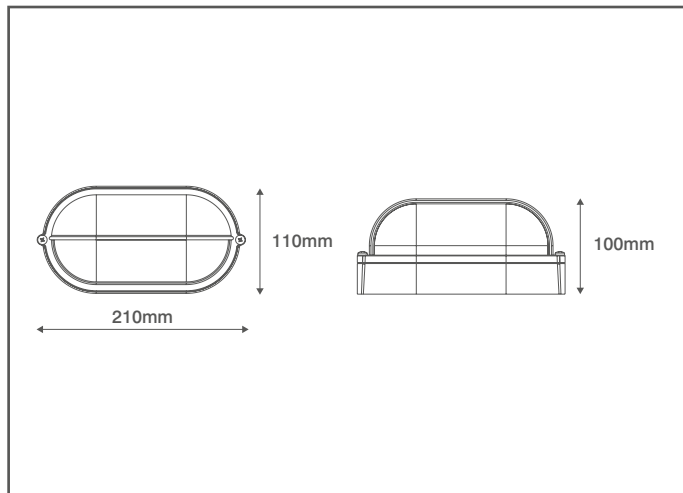

Product Code: OVOL420BK

Description: 60W Max. E27 Oval Bulkhead With Eyelid - IP54 - Black

General Information

Dimensions	210mm (L) x 110mm (W) x 100mm (D)
Materials	Housing: Powdercoated Aluminium Diffuser: Glass
Finish	Black
Product Weight	1.167Kg
Ingress Protection	IP54
Mounting	Ceiling or Wall
Warranty	1 Year

Supply & Power

Input Voltage & Frequency	230V~
Electrical Safety	Class I
Input Power	Lamp Dependant
Termination	In to lampholder terminals and earth terminal

Luminaire Information

Lamp Type	E27 / ES
Lamp Wattage	60W Max.
Suitable Lamp Types	LED, Incandescent & Compact Fluorescent
Output Information	See information supplied with lamp being installed