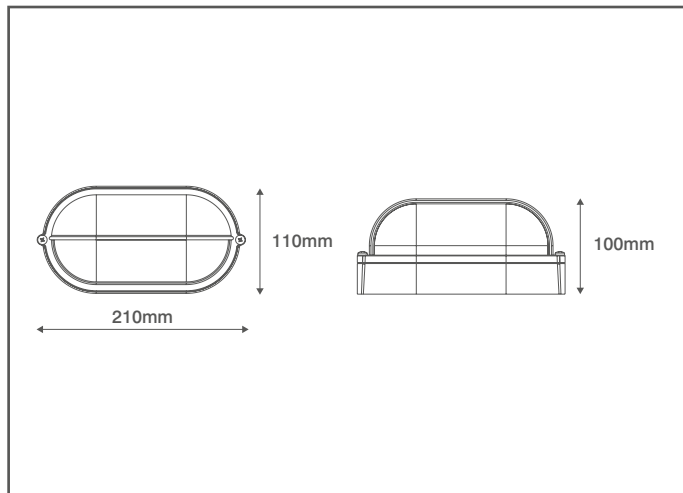

Product Code: OVOL420WH

Description: 60W Max. E27 Oval Bulkhead With Eyelid - IP54 - White

General Information

Dimensions	210mm (L) x 110mm (W) x 100mm (D)
Materials	Housing: Powdercoated Aluminium Diffuser: Glass
Finish	White
Product Weight	1.167Kg
Ingress Protection	IP54
Mounting	Ceiling or Wall
Warranty	1 Year

Supply & Power

Input Voltage & Frequency	230V~
Electrical Safety	Class I
Input Power	Lamp Dependant
Termination	In to lampholder terminals and earth terminal

Luminaire Information

Lamp Type	E27 / ES
Lamp Wattage	60W Max.
Suitable Lamp Types	LED, Incandescent & Compact Fluorescent
Output Information	See information supplied with lamp being installed