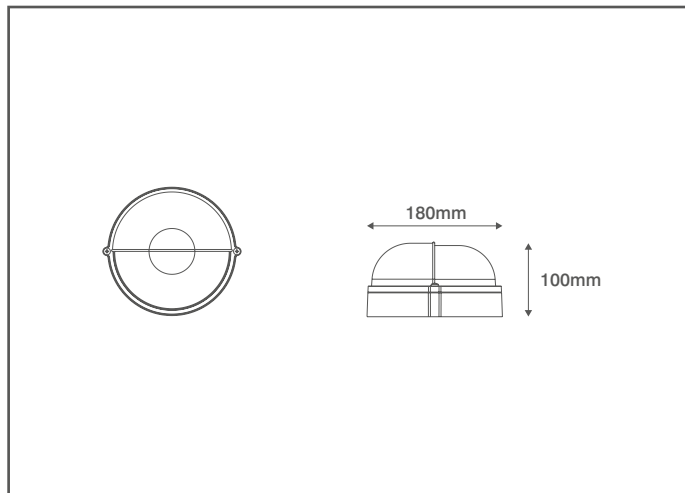

Product Code: OVOL425WH

Description: 60W Max. E27 Round Bulkhead With Eyelid - IP54 - White

General Information

Dimensions	180mm Diameter x 100mm (D)
Materials	Housing: Powdercoated Aluminium Diffuser: Glass
Finish	White
Product Weight	1.333Kg
Ingress Protection	IP54
Mounting	Ceiling or Wall
Warranty	1 Year

Supply & Power

Input Voltage & Frequency	230V~
Electrical Safety	Class I
Input Power	Lamp Dependant
Termination	In to lampholder terminals and earth terminal

Luminaire Information

Lamp Type	E27 / ES
Lamp Wattage	60W Max.
Suitable Lamp Types	LED, Incandescent & Compact Fluorescent
Output Information	See information supplied with lamp being installed